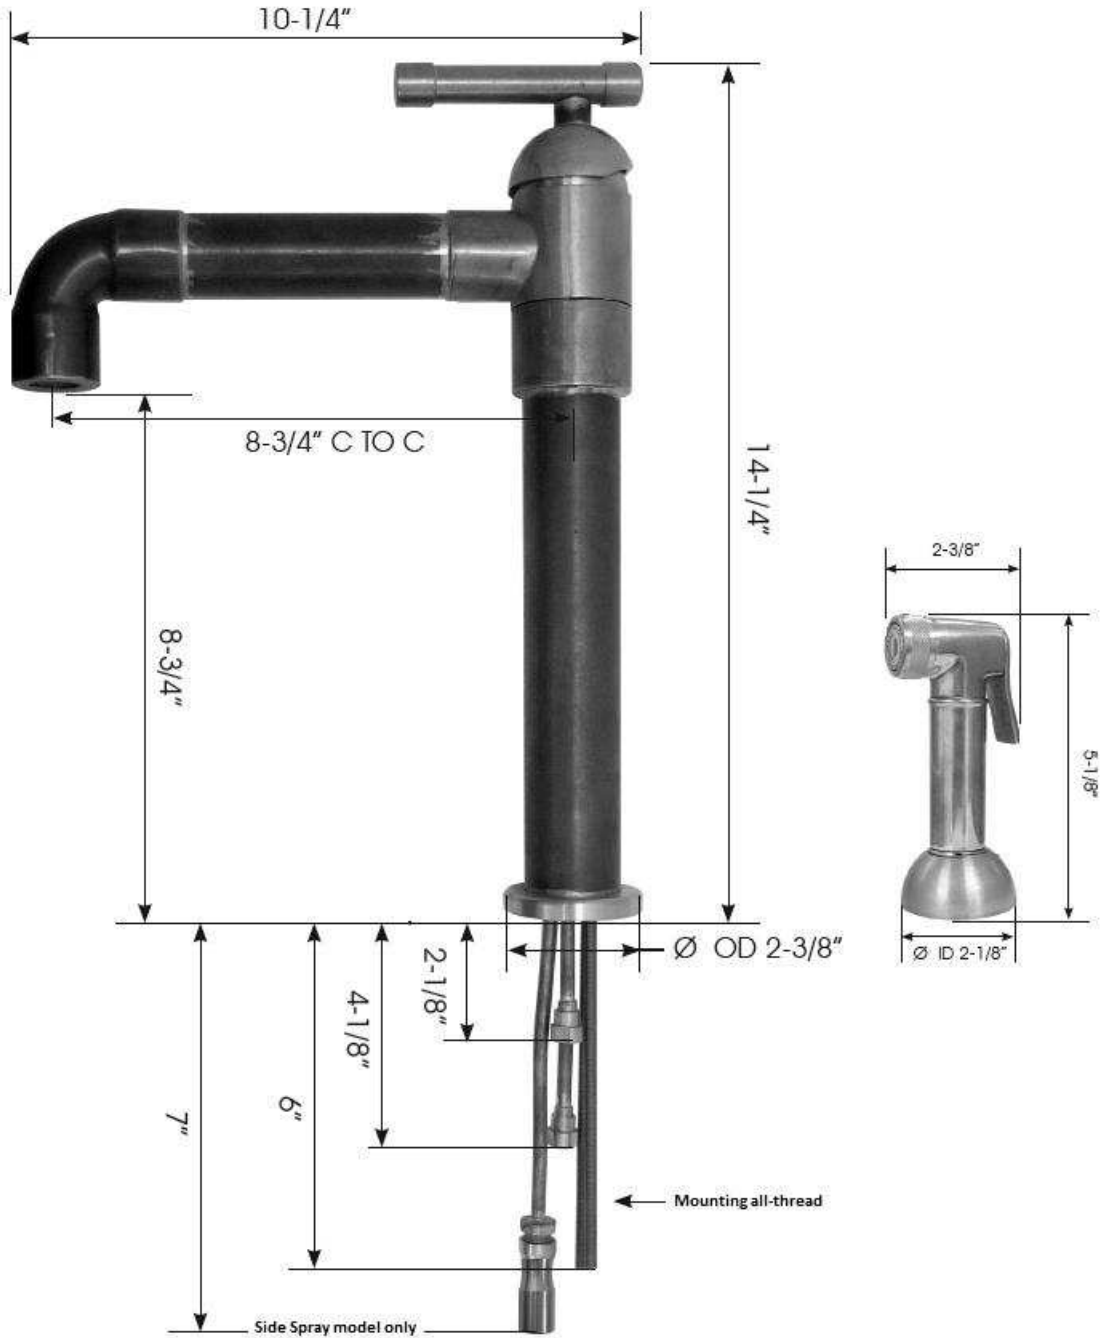

PRODUCT SPECIFICATIONS

Brut Faucet with Swiveling Elbow Spout & Side Spray BRUT-KITCH-DM-LBO-W/SP

Jan 2014

- Swiveling Spout
- ADA Compliant
- Custom sizes and finishes available

Connection	3/8" Compression
Valve	1/2"
GPM	2.5